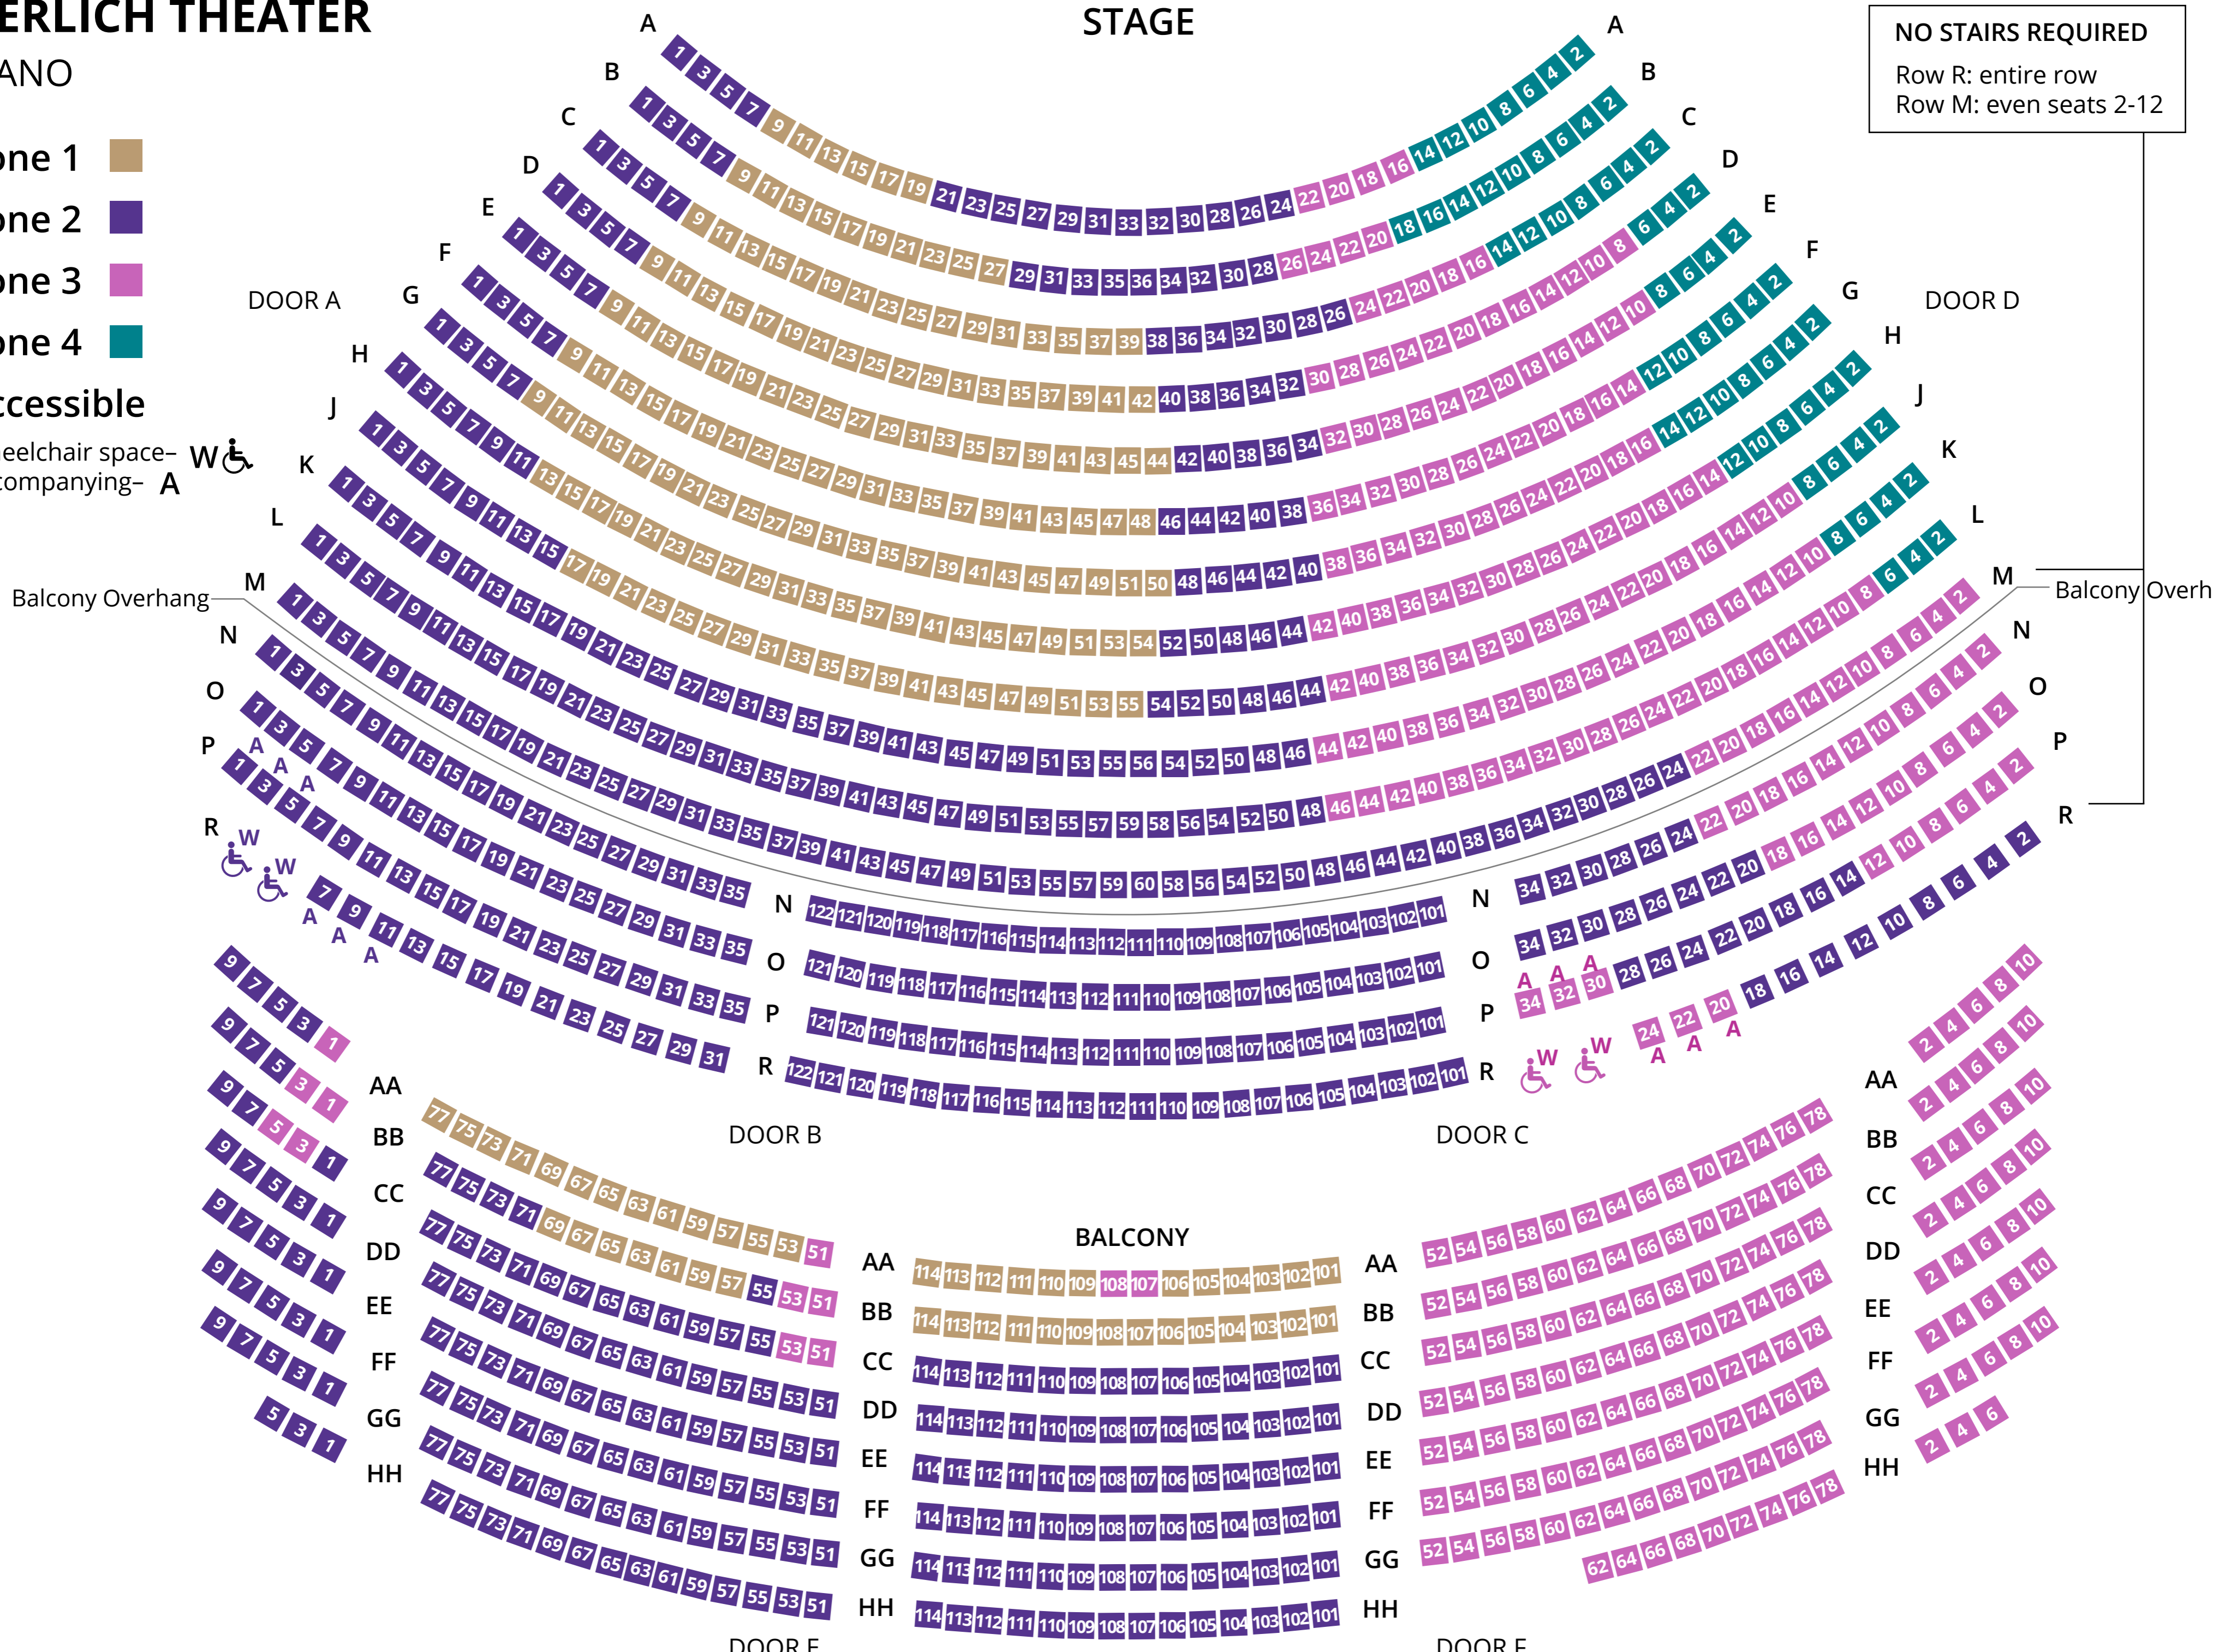

# KATHARYN ALVORD GERLICH THEATER

PIANO

- Zone 1
- Zone 2
- Zone 3
- Zone 4

## Accessible

- Wheelchair space- W
- Accompanying- A

**NO STAIRS REQUIRED**

Row R: entire row  
Row M: even seats 2-12